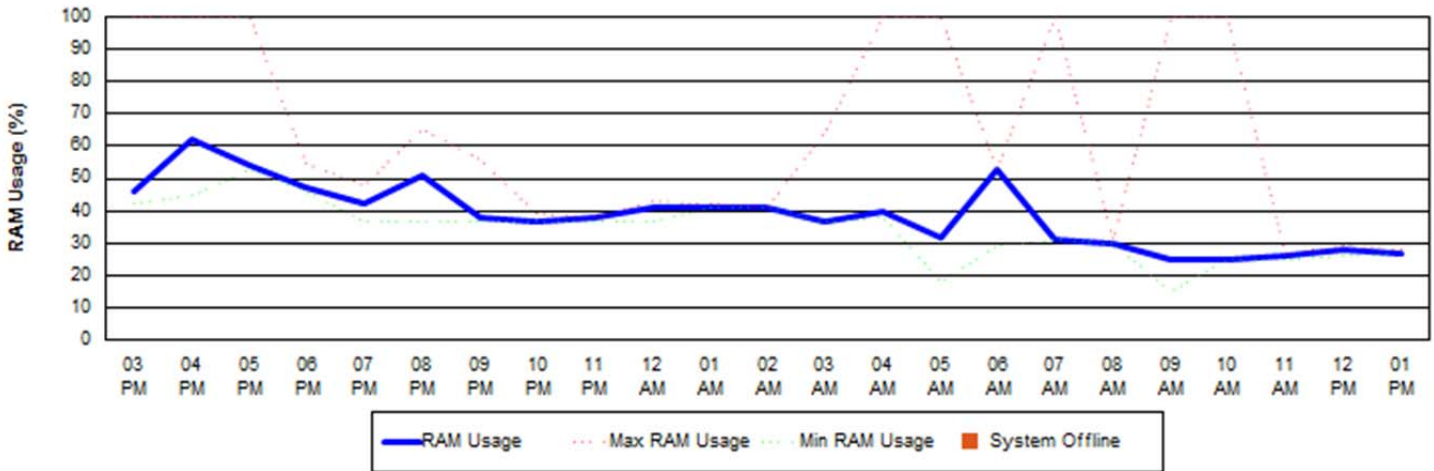

## CPU Performance

Last 24 Hours

## RAM Performance

Last 24 Hours