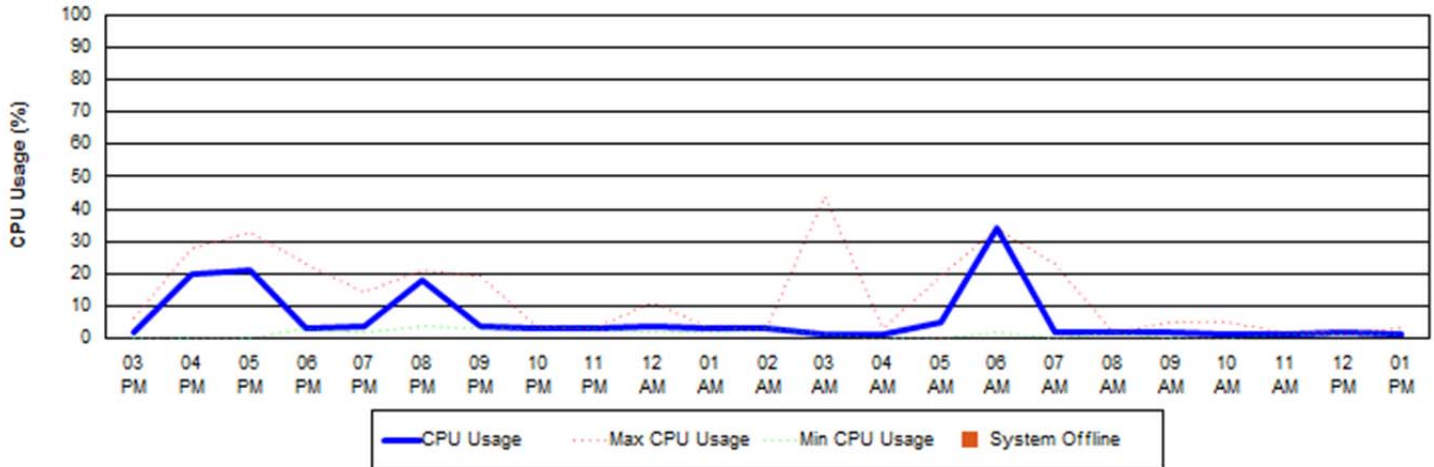

## CPU Performance

Last 24 Hours

## RAM Performance

Last 24 Hours